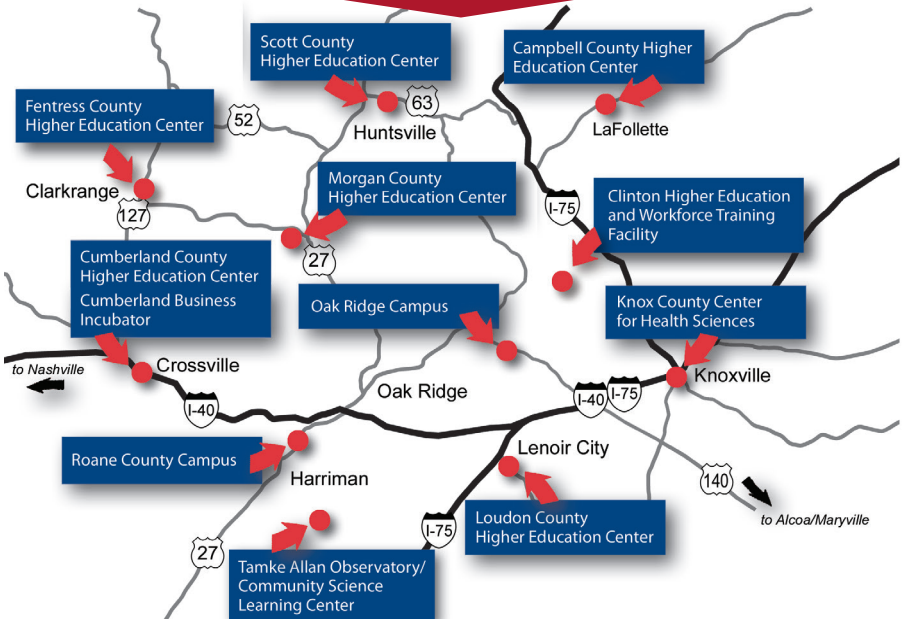

33% had experienced food insecurity in the past 30 days

43% had experienced housing insecurity in the past year

8% had experienced homelessness in the past year

Since 1979, Roane State Foundation has been on a mission to strengthen communities and eliminate barriers to student success. With your help, we provide financial support to students and programs on nine Roane State campuses across ten counties of East Tennessee.

Initiatives to support Roane State students and communities can take many forms. **At the end of the day, our purpose is simple:** we partner with friends like you to build bridges to the future, one student at a time.