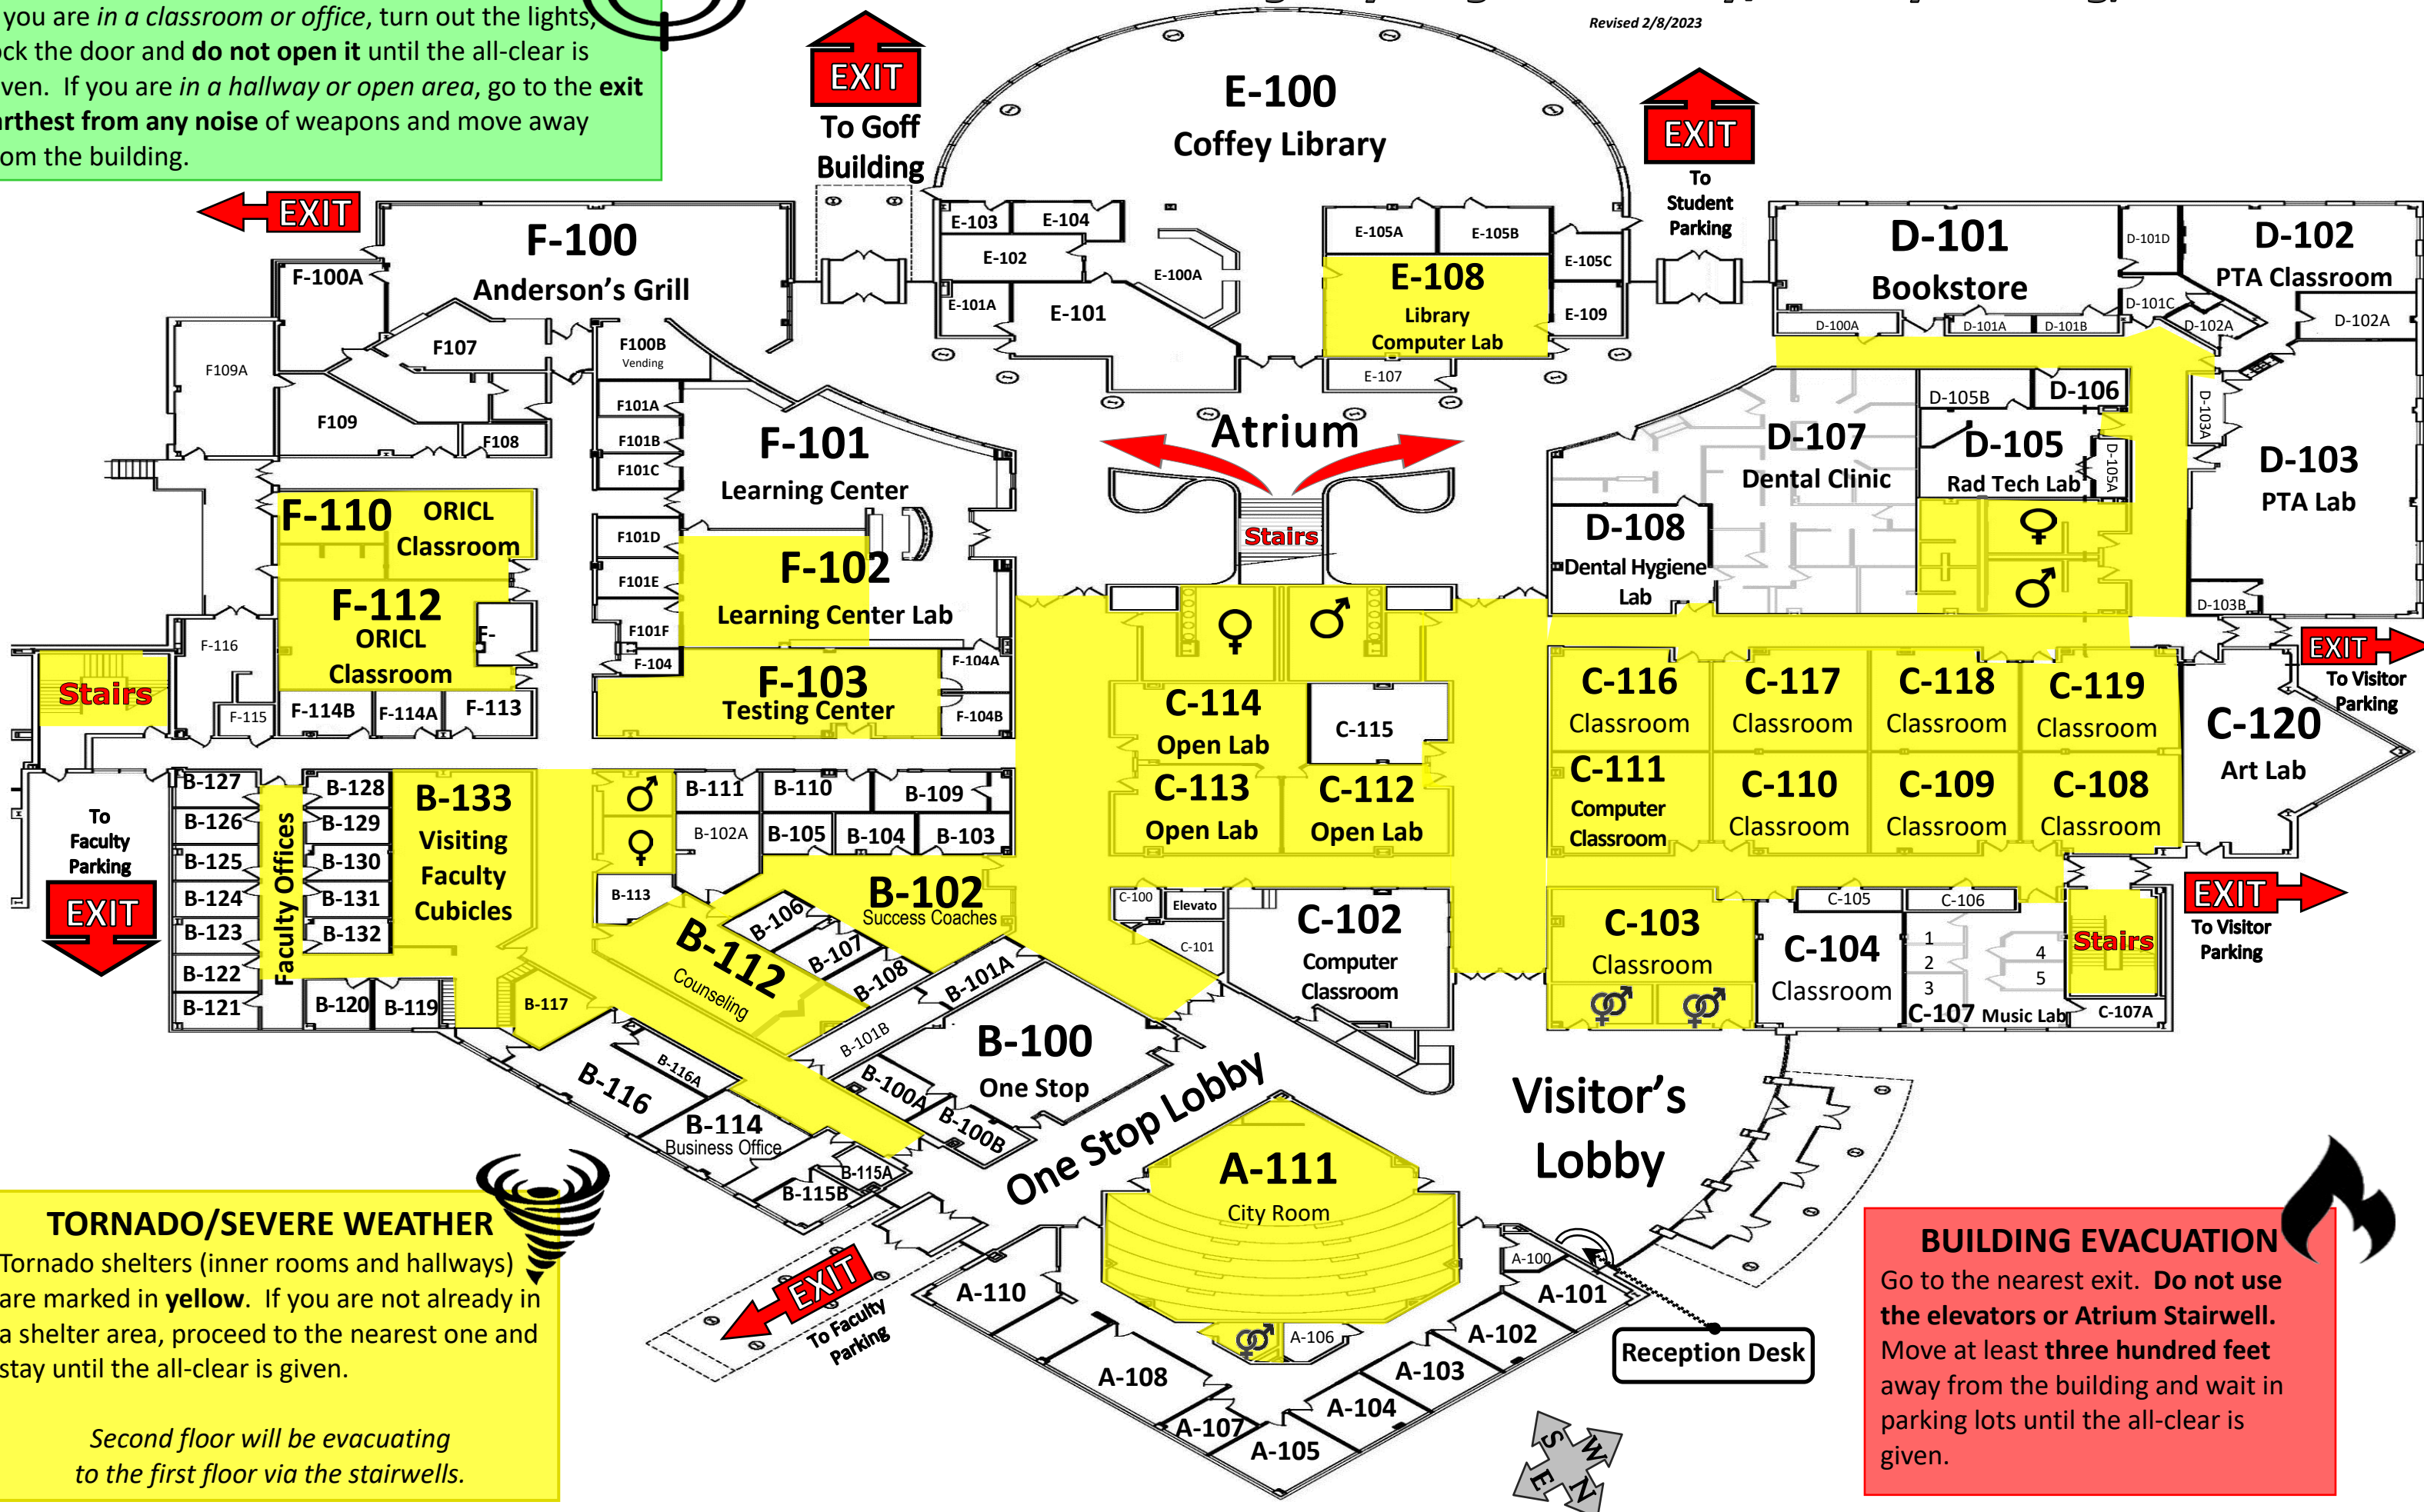

Emergency Diagram: Coffey/McNally Building, First Floor

Revised 2/8/2023

LOCKDOWN
 If you are in a classroom or office, turn out the lights, lock the door and **do not open it** until the all-clear is given. If you are in a hallway or open area, go to the **exit farthest from any noise of weapons** and move away from the building.

TORNADO/SEVERE WEATHER
 Tornado shelters (inner rooms and hallways) are marked in **yellow**. If you are not already in a shelter area, proceed to the nearest one and stay until the all-clear is given.
Second floor will be evacuating to the first floor via the stairwells.

BUILDING EVACUATION
 Go to the nearest exit. **Do not use the elevators or Atrium Stairwell.** Move at least **three hundred feet** away from the building and wait in parking lots until the all-clear is given.

Emergency Diagram: Goff Building First Floor

Revised 2/7/2023

Emergency Diagram: Goff Building Second and Third Floor

Revised 2/7/2023

Second Floor

FIRE/BUILDING EVACUATION 

Go to the nearest stairwell. **Do not use the elevators.** Move at least **three hundred feet** away from the building in the parking lots, and wait until the all-clear is given.